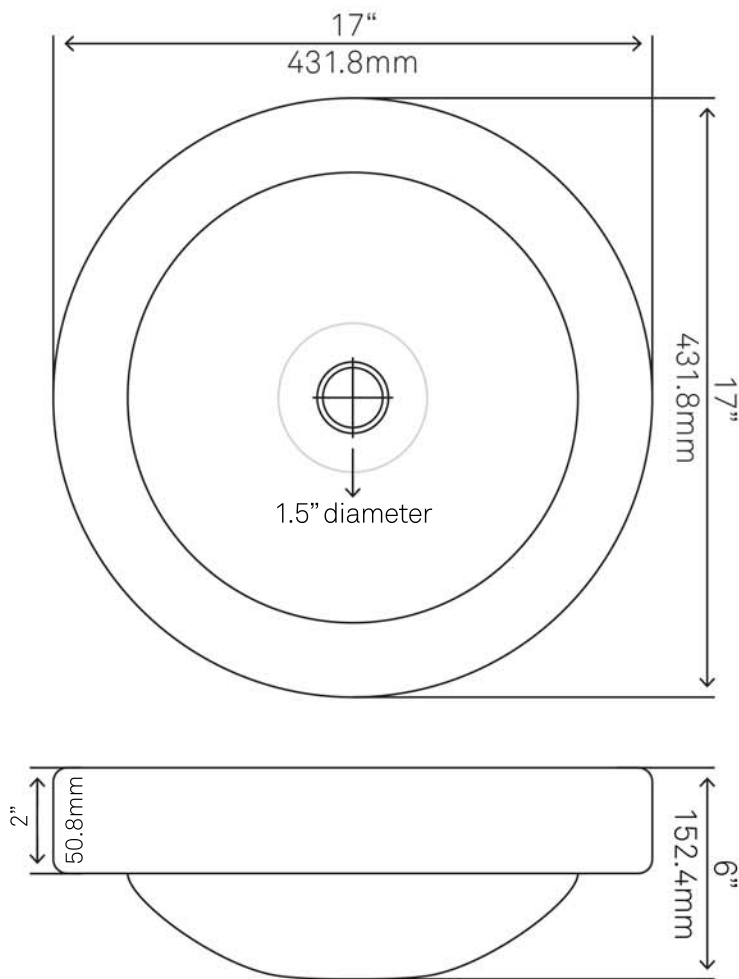

TCU-014AN GRANADA Copper Drop-In Sink, Antique

Requested By: _____

Specific Features: _____

Novatto reserves the right (1) to make changes in specifications and materials, and (2) to change or discontinue models, both without notice or obligation. Dimensions are for reference only, see www.NovattoInc.com for finish options and product availability.

STANDARD SPECIFICATIONS:

- Round drop-in sink with apron
- Hand-hammered natural finish
- Drop-in installation
- Artisan hand crafted
- 16-gauge copper construction
- Approximate dimensions
- Inner 15 x 5.5 inches
- 2" tall apron
- 1.5-inch drain opening
- Tolerance = +/- 1/2"
- Standard U.S. plumbing connection
- Made in Mexico